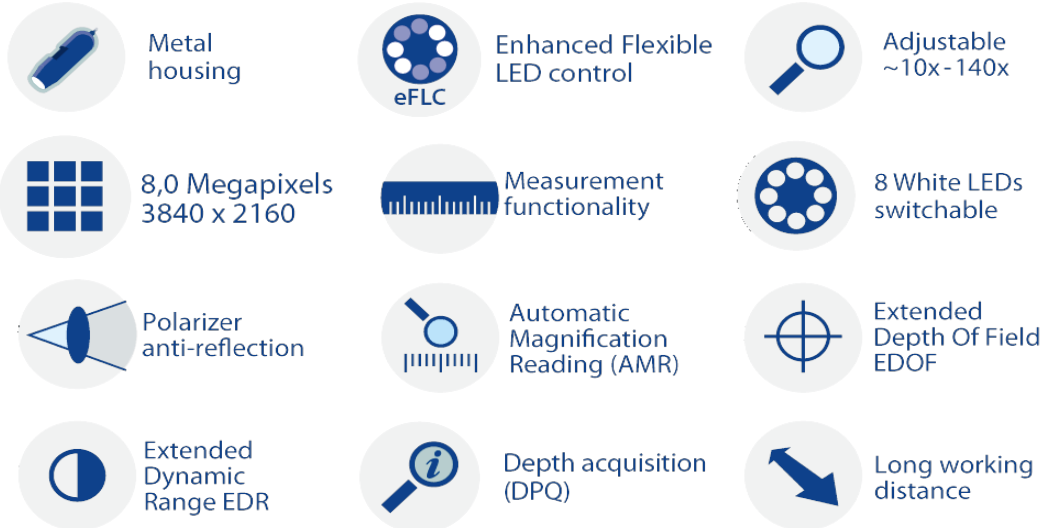

AM8917MZTL EDGE *PLUS*

Brand: Dino-Lite
Product Code: AM8917MZTL Edge Plus

Short Description

High Optical Resolution
8.0 Megapixel
Enhanced Flexible LED Control (eFLC)
Automatic Magnification Reading (AMR)
Long Working Distance
Automatic Magnification Reading (AMR)

Description

Capture stunning images with the AM8517MZTL 8-megapixel long working distance digital microscope. Engineered with a comprehensive set of features, including AMR, this model is designed to excel in both imaging and measurement-oriented tasks.

The main features of the AM8517MZTL are:

- 8 Megapixels
- High Optical Resolution
- Automatic Magnification Reading (AMR)
- Extended Depth of Field (EDOF)
- Extended Dynamic Range (EDR)

- Depth Acquisition (DPQ)
- Enhanced Flexible LED Control (eFLC)
- Long Working Distance (LWD) Optics
- Adjustable Polarizer
- Robust Metal Housing
- 10x ~ 140x magnification
- And more...